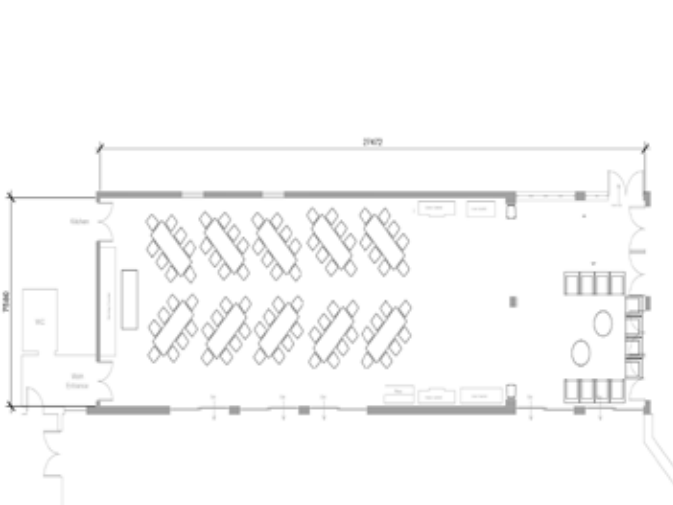

## SHEPHERD CHURCHILL ROOM

The Shepherd Churchill Room is one of our most modern and versatile venues. Built in 1976, this room benefits from the best views of central London. This space is located in the very heart of our grounds and suitable for a standing drinks reception for 150, seated dinners, dinner dances and conferences.

### EXISTING FURNITURE & DIMENSIONS

The Shepherd Churchill Room includes 80 dining chairs and 10 dining tables. The venue can be set up in a variety of ways to accommodate as little as 20 or as large as 80 guests. All furniture can fit on the carpet area to leave free the lounge and dance floor.

### DIMENSIONS

The Shepherd Churchill Room can be re-arranged and set up with round dining tables and banquetting chairs. This service incurs additional charges. The charges are worked out on an event-by-event basis depending on the request. Please speak to a member of the events team for more information.