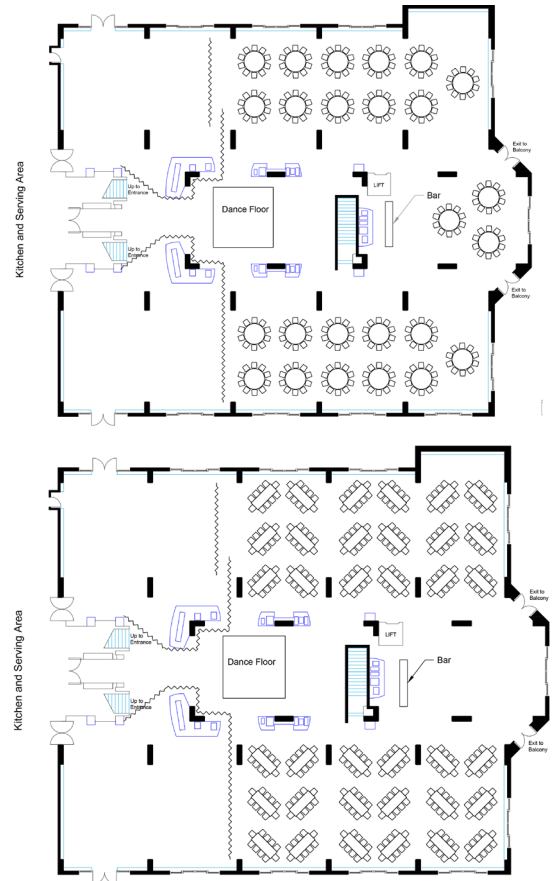

## SHEPHERD CHURCHILL DINING HALL

The Shepherd Churchill Hall is one of our most modern and versatile venues. This room benefits from one of the best views of central London. The space itself is our largest venue, seating up to 360 guests. It is located in the very heart of our campus, with hire including the Shepherd Churchill Hall, the Shepherd Churchill Room and Terrace.

## SHEPHERD CHURCHILL ROOM

The Shepherd Churchill Room is located just upstairs from the main dining hall and included within the hire. The venue's inside space and outside terrace overlooking the City, offers a stunning location for pre arrival drinks for guests.

## SHEPHERD CHURCHILL DINING HALL

The Shepherd Churchill Dining Hall is comprised of 12 bay areas. Every event set up in this highly flexible space is unique and different from the last. The venue hire includes all furniture, which are 6ft wooden tables and wooden benches for seating. Customers could alternatively hire in round dining tables and banquetting chairs to change the style of the venue.