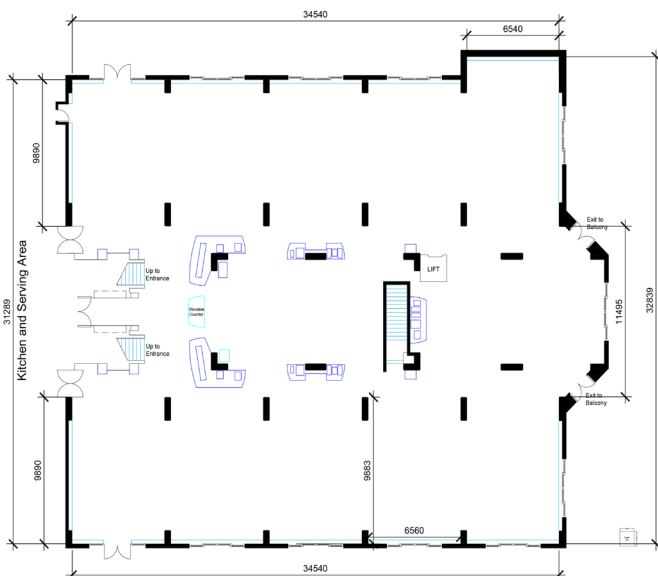

## SHEPHERD CHURCHILL DINING HALL

The Shepherd Churchill Hall is one of our most modern and versatile venues. This room benefits from one of the best views of central London. The space itself is our largest venue, seating up to 360 guests. It is located in the very heart of our campus, with hire including the Shepherd Churchill Hall, the Shepherd Churchill Room and Terrace.

## SHEPHERD CHURCHILL DINING HALL

The Shepherd Churchill Dining Hall is comprised of 12 bay areas. Every event set up in this highly flexible space is unique and different from the last. The venue hire includes all furniture, which are 6ft wooden tables and wooden benches for seating. Customers could alternatively hire in round dining tables and banquetting chairs to change the style of the venue.