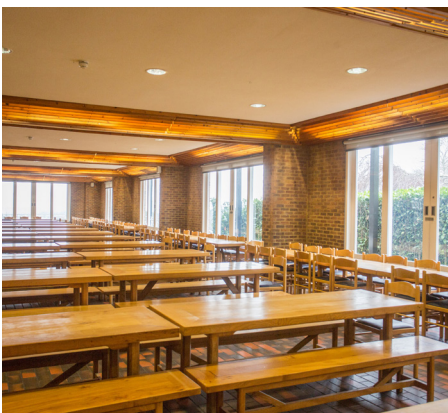

HARROW SCHOOL
ENTERPRISES LTD

EDUCATION | EVENTS | SPORTS | LOCATIONS

BEFORE

AFTER

BEFORE

AFTER

BEFORE

AFTER