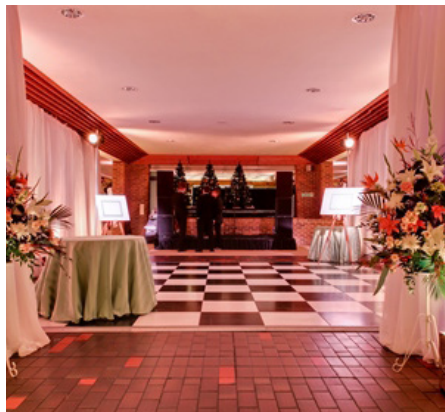

HARROW SCHOOL
ENTERPRISES LTD

EDUCATION | EVENTS | SPORTS | LOCATIONS

BEFORE

AFTER

BEFORE

AFTER

BEFORE

AFTER