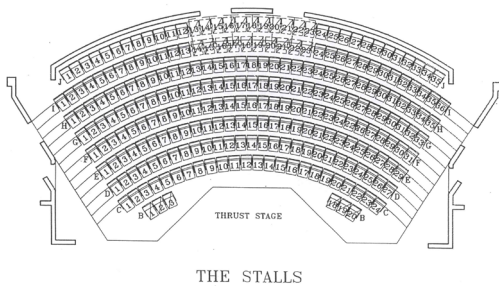

HARROW SCHOOL
ENTERPRISES LTD

EDUCATION | EVENTS | SPORTS | LOCATIONS

RYAN THEATRE

WEDDINGS | RECEPTIONS | PARTIES | DINNERS | PERFORMANCES | CORPORATE EVENTS

THE RYAN THEATRE

Harrow Schools Ryan Theatre is a modern production space located in the heart of Harrow on the Hill. The theatre plays host to wonderful productions across the year, both with the Harrow Boys and external lets. The Ryan Theatre has a maximum capacity of 359 (which includes Wheelchair access) and is made up of two levels; the Stalls and Circle. The venue includes four dressing rooms and rehearsal studios if required. The hire is based on a 12 hour day and can be hired across multiple days. Please ask a member of the team for the Technical Specification and User Guidelines should you wish to book and event with us.

THE RYAN THEATRE
HARROW SCHOOL
SEATING PLAN III