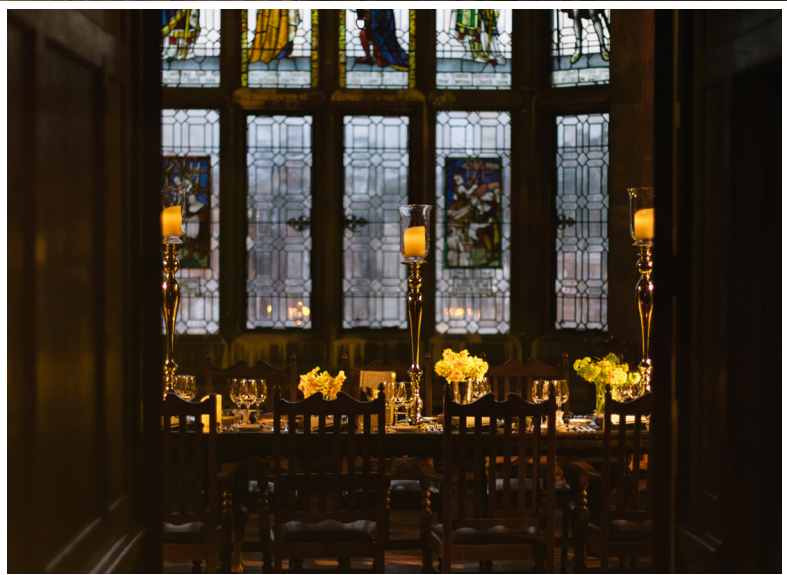

WEDDINGS | RECEPTIONS | PARTIES | DINNERS | PERFORMANCES | CORPORATE EVENTS