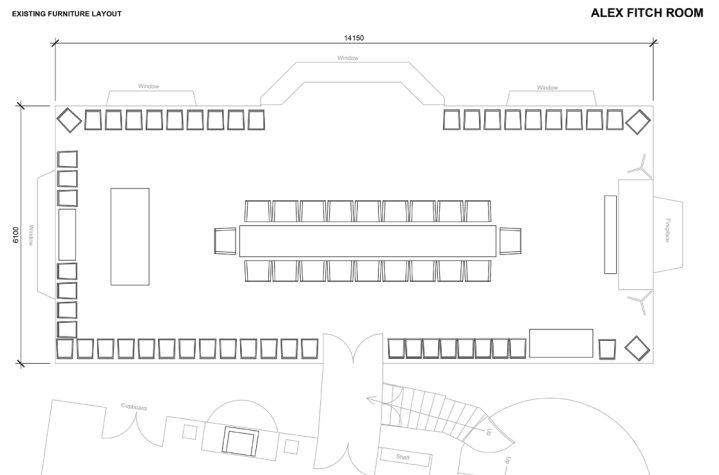

EXISTING FURNITURE & DIMENSIONS

The venue includes a large solid dining table placed in the centre of the room. This table seats up to 20 guests along with the grand wooden chairs. All existing furniture in the Alex Fitch Room must stay in position for events.

FLOORPLAN

20

Dinner

20

Meeting

20

Standing Reception

20