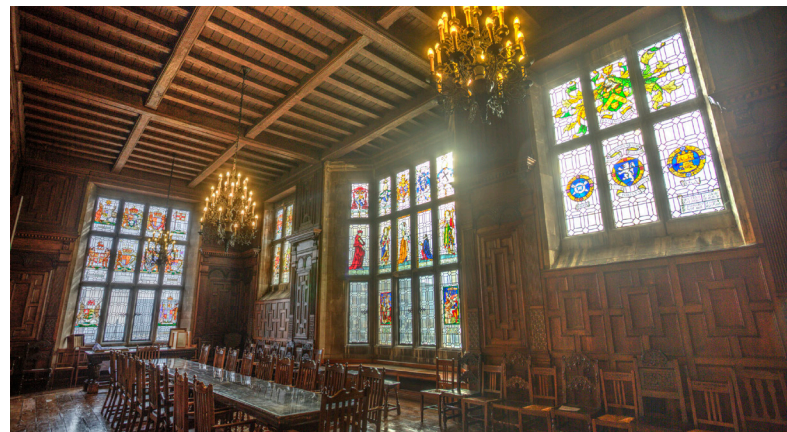

WEDDINGS | RECEPTIONS | PARTIES | DINNERS | PERFORMANCES | CORPORATE EVENTS